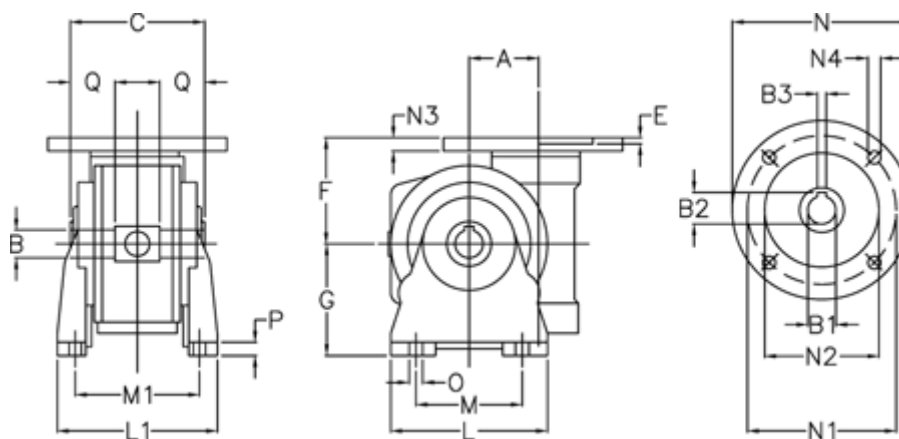

Data Sheet

Article number: 3902049028323
Description: Worm gear
VF 49-V-28-63B14

Measures

A = 49.5	G = 82	N3 = 7
B = 25 H7	L = 110	N4 = 6
B1 E7 = 11	L1 = 124	O = 8.5
B2 = 12.8	M = 63	P = 12
B3 H9 = 4	M1 = 98.5	Q = 22.5
C = 82	N = 90	
E = 3	N1 = 75	
F = 70	N2 = 60	